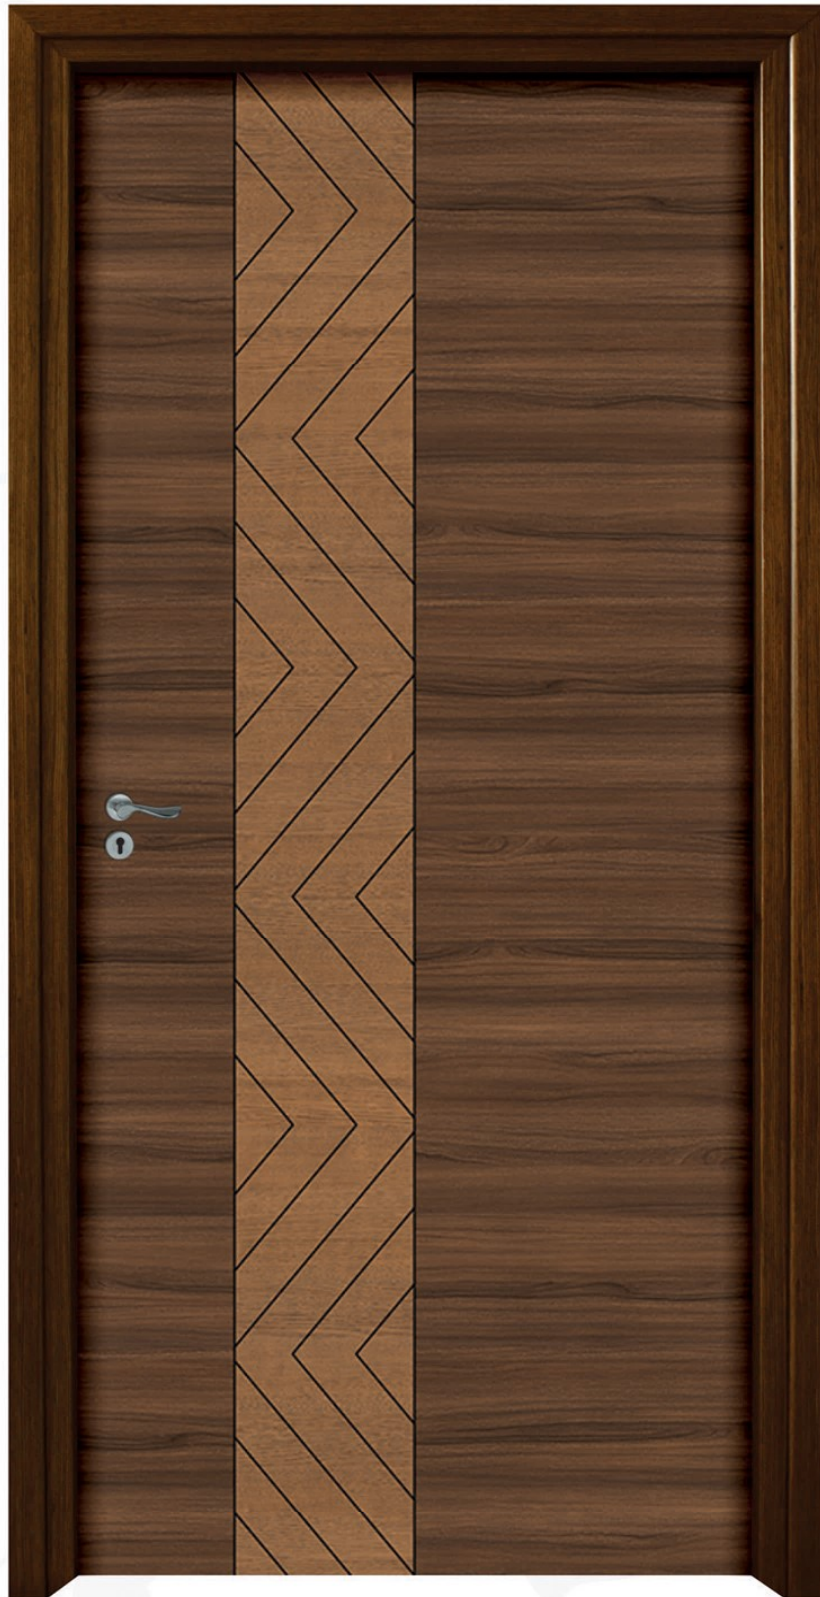

AWG-104

The
gorgeous
WPC

Unlock your dream...

AWG-105

WPC Groove Door

The
gorgeous
WPC

WPC GROOVE DOOR

WGD

AWG-106

The
gorgeous
WPC

AWG-107

WPC Groove Door

aakruti wpc[®]
ECO-FRIENDLY WOOD

The
gorgeous
WPC

WPC GROOVE DOOR

WGD

AWG-108

WPC
DIGITAL
DOOR

The
gorgeous
WPC

WPC DIGITAL DOOR

WDD

AWD- 201

The
gorgeous
WPC

AWD- 202

WPC Digital Door

The
gorgeous
WPC

WPC DIGITAL DOOR

WDD

AWD- 203

The
gorgeous
WPC

unlock your dream...

AWD- 204