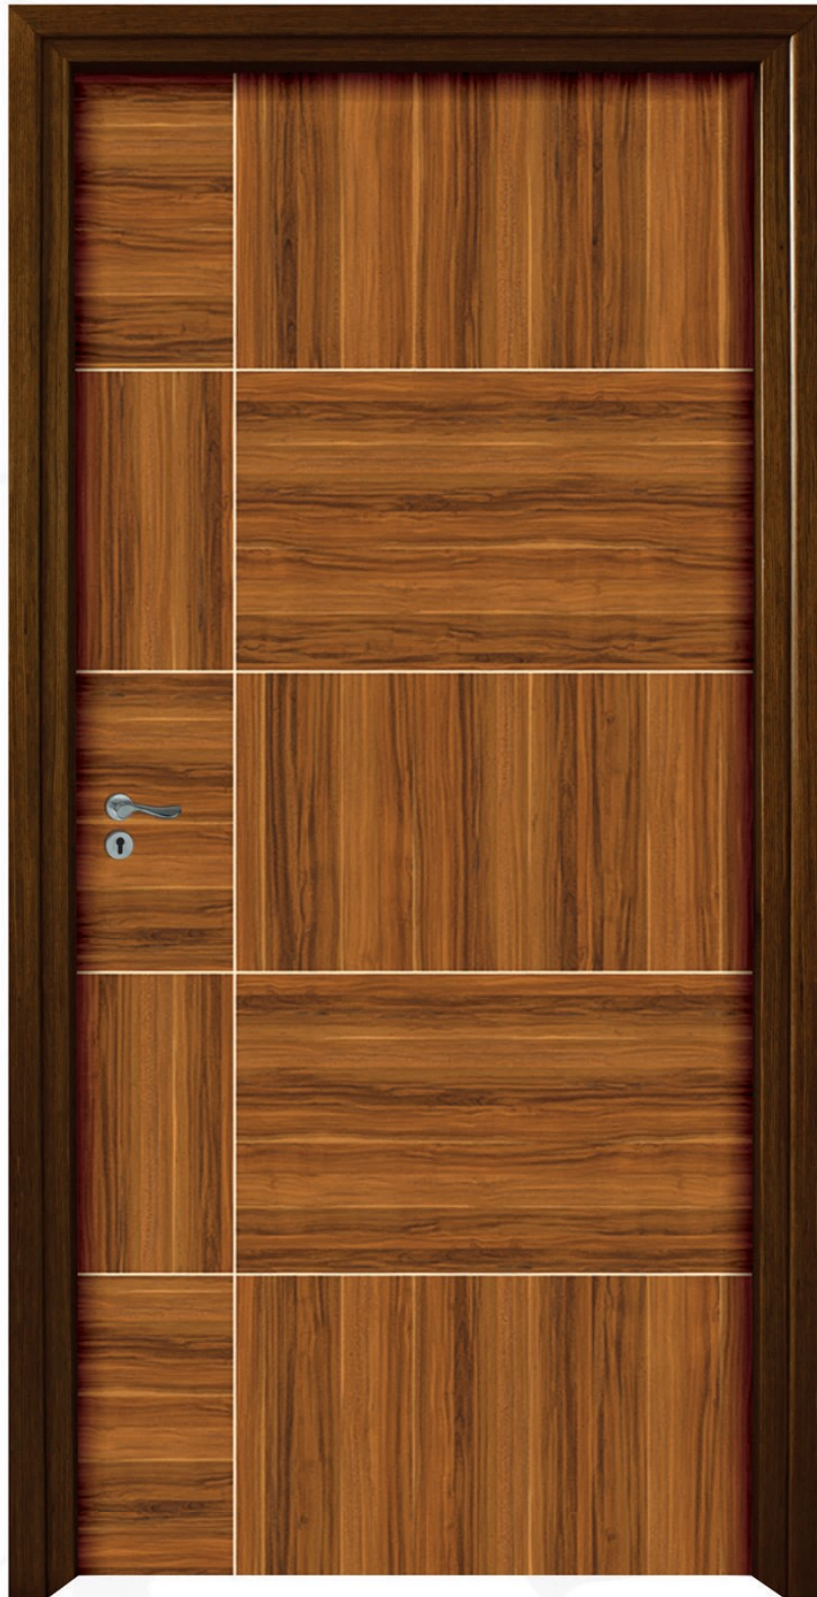

The
gorgeous
WPC

WPC GROOVE DOOR

AWG-102

The
gorgeous
WPC

AWG-103

WPC Groove Door

The
gorgeous
WPC

WPC GROOVE DOOR

AWG-104

The
gorgeous
WPC

Unlock your dream...

AWG-105

WPC Groove Door

The
gorgeous
WPC

WPC GROOVE DOOR

WGD

AWG-106

The
gorgeous
WPC

AWG-107

WPC Groove Door

aakruti wpc[®]
ECO-FRIENDLY WOOD

The
gorgeous
WPC

WPC GROOVE DOOR

WGD