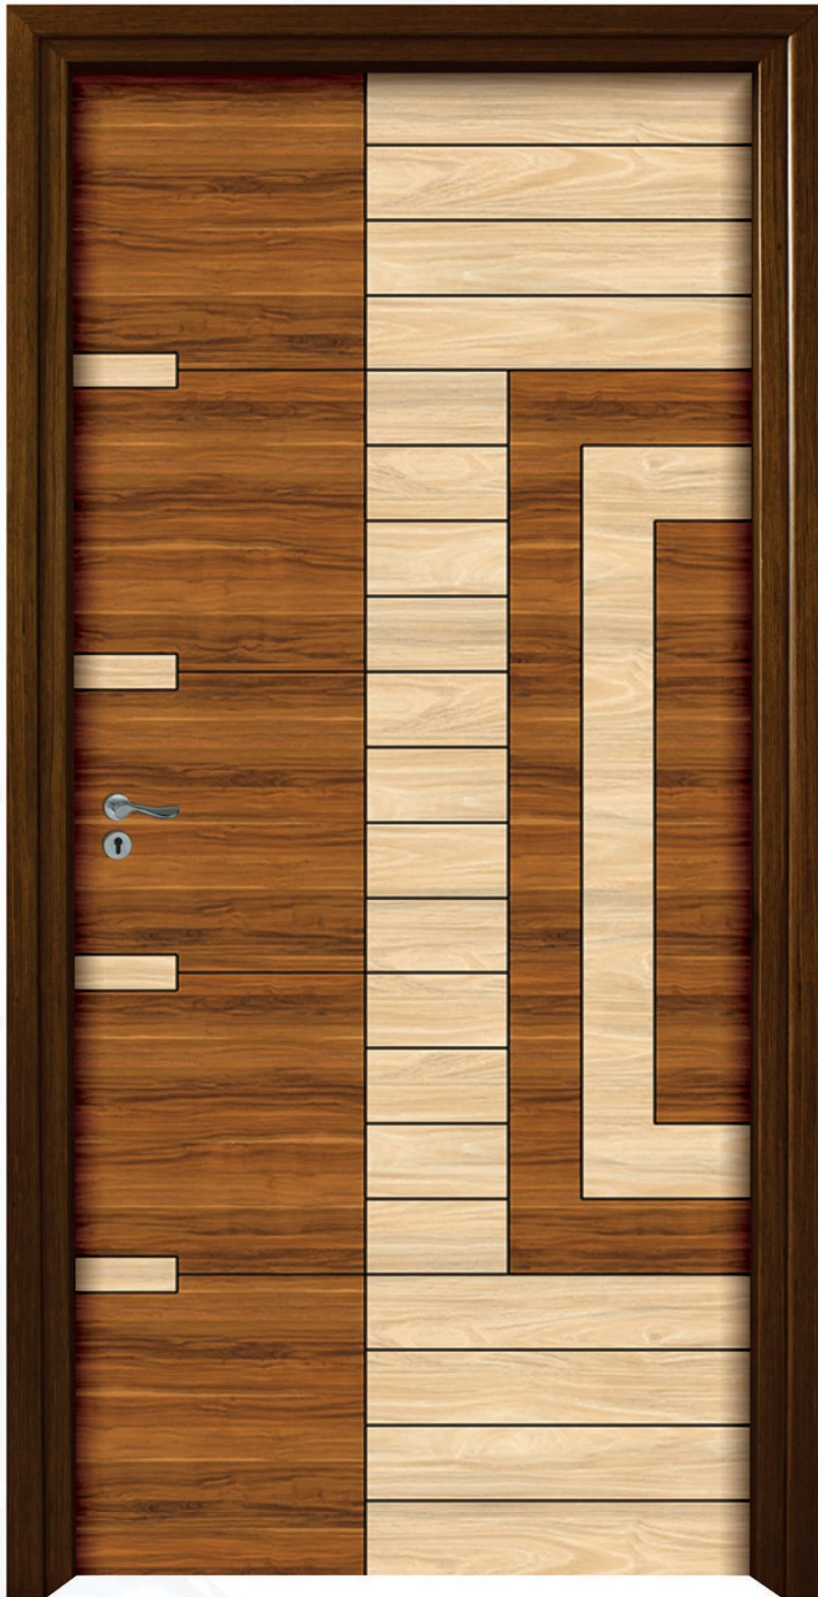

AWG-106

The
gorgeous
WPC

AWG-107

WPC Groove Door

aakruti wpc[®]
ECO-FRIENDLY WOOD

The
gorgeous
WPC

WPC GROOVE DOOR

WGD

AWG-108

WPC
DIGITAL
DOOR

The
gorgeous
WPC

WPC DIGITAL DOOR

WDD

AWD- 201

The
gorgeous
WPC

AWD- 202

WPC Digital Door

The
gorgeous
WPC

WPC DIGITAL DOOR

WDD

AWD- 203

The
gorgeous
WPC

unlock your dream...

AWD- 204